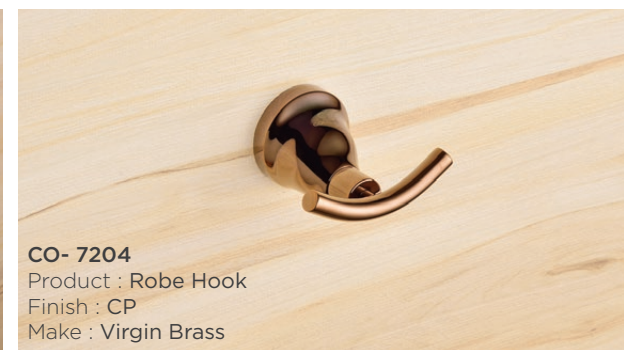

CO- 7201C
Product : Liquid Soap Dispenser
Finish : CP
Make : Virgin Brass

NEWTONSERIES

CO- 7211
Product : Towel Rack
Finish : CP
Make : Virgin Brass

CO- 7208
Product : Towel Rod
Finish : CP
Make : Virgin Brass

CO- 7204
Product : Robe Hook
Finish : CP
Make : Virgin Brass

CO- 7202
Product : Tumbler Holder
Finish : CP
Make : Virgin Brass

CO- 7205
Product : Napkin Ring
Finish : CP
Make : Virgin Brass

CO- 7201A
Product : Soap Dish
Finish : CP
Make : Virgin Brass