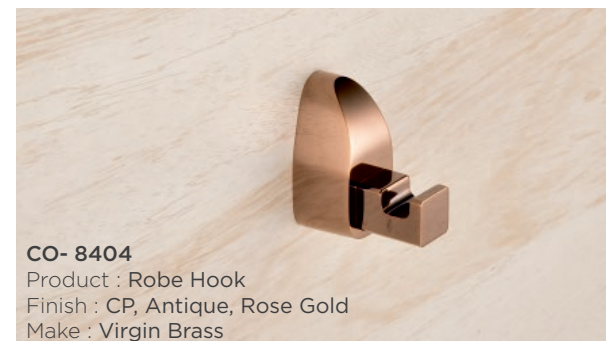

CO- 8404
Product : Robe Hook
Finish : CP, Antique, Rose Gold
Make : Virgin Brass