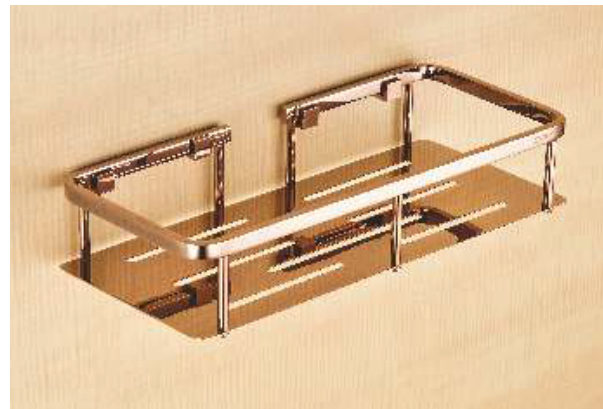

CO- 5303
Product : Tripple Towel Rod
Finish : CP
Make : Virgin Brass

CO- 5303
Product : Double Towel Rod
Finish : CP
Make : Virgin Brass

CO- 6203
Product : DOB GL. Shelf Front
Finish : CP
Make : Virgin Brass

CO- 6203
Product : DOB GL. Shelf Corner
Finish : CP
Make : Virgin Brass

CO- 6201
Product : Single Glass Shelf
Finish : CP
Make : Virgin Brass

SHELVES

CO- 1569 Size : 300
CO- 1570 Size : 400
 Finish : CP, AB, PVD, RG
 Make : Virgin Brass