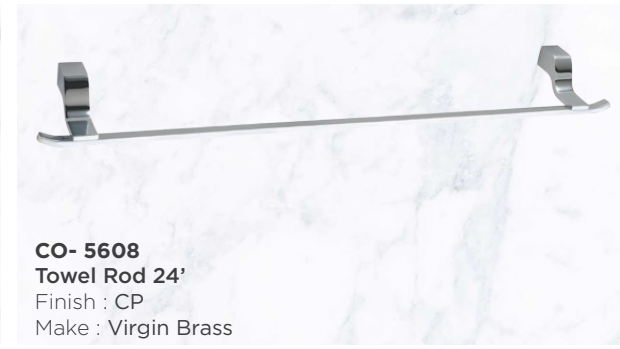

CO- 2801A
Soap Dish
Finish : CP
Make : Virgin Brass

SCAMPERS SERIES

CO- 5611
Rack
Finish : CP
Make : Virgin Brass

CO- 5609
Double Towel Rod
Finish : CP
Make : Virgin Brass

CO- 5608
Towel Rod 24"
Finish : CP
Make : Virgin Brass