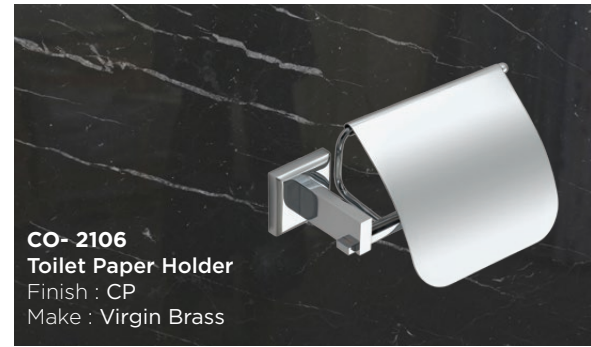

HARPERSERIES

CO- 2111 Rack
Finish : CP
Make : Virgin Brass

CO- 2109 Double Towel Rod
Finish : CP
Make : Virgin Brass

CO- 2108 Towel Rod 24"
Finish : CP
Make : Virgin Brass

CO- 2106
Toilet Paper Holder
Finish : CP
Make : Virgin Brass