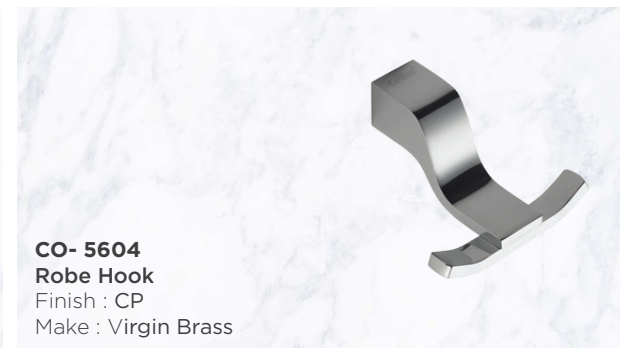

CO- 5605
Napkin Ring
Finish : CP
Make : Virgin Brass