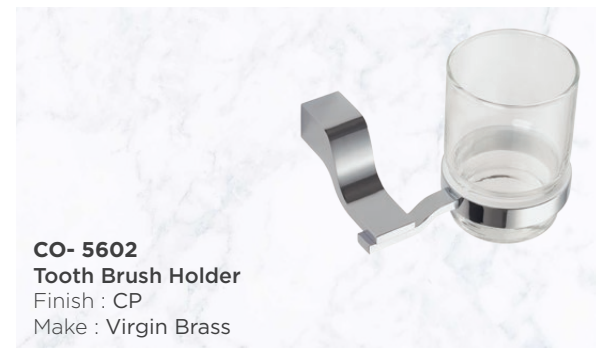

CO- 5606
Toilet Paper Holder
Finish : CP
Make : Virgin Brass