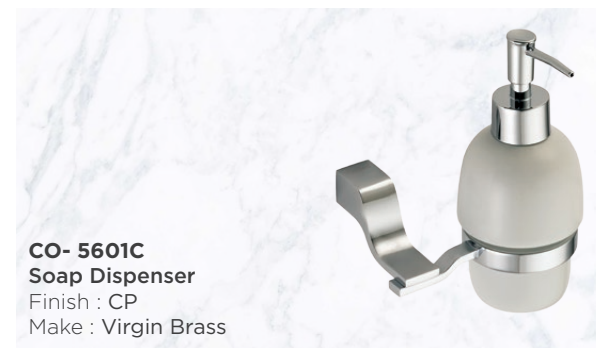

CO- 5606
Toilet Paper Holder
Finish : CP
Make : Virgin Brass

CO- 5605
Napkin Ring
Finish : CP
Make : Virgin Brass

CO- 5602
Tooth Brush Holder
Finish : CP
Make : Virgin Brass

CO- 5604
Robe Hook
Finish : CP
Make : Virgin Brass