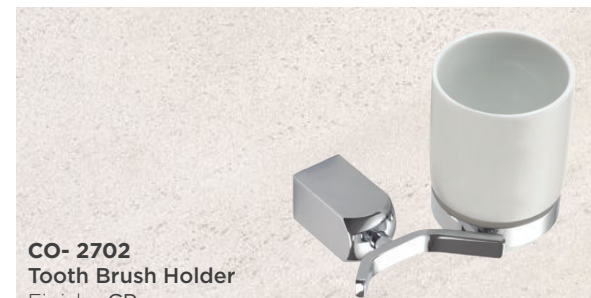

CO- 2709
Double Towel Rod
Finish : CP
Make : Virgin Brass

CO- 2708
Towel Rod 24"
Finish : CP
Make : Virgin Brass

CO- 2706
Toilet Paper Holder
Finish : CP
Make : Virgin Brass

CO- 2705
Napkin Ring
Finish : CP
Make : Virgin Brass