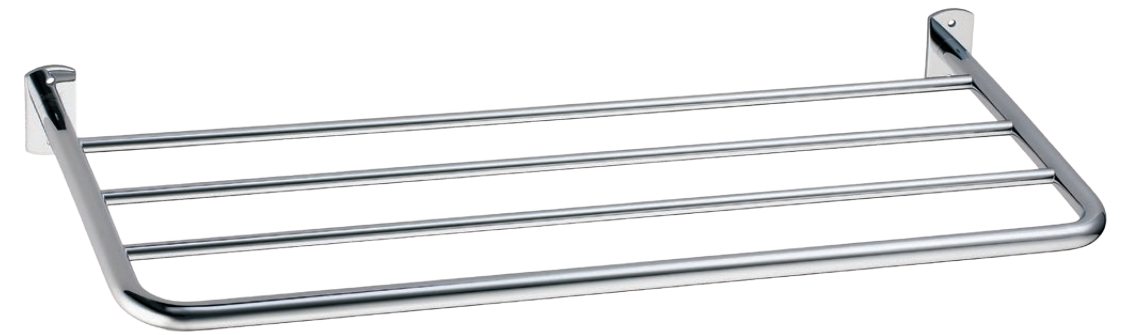

CO- 5303
Product : Quadra Towel Rod
Finish : CP
Make : Virgin Brass

CO- 5303
Product : Tripple Towel Rod
Finish : CP
Make : Virgin Brass

CO- 5303
Product : Double Towel Rod
Finish : CP
Make : Virgin Brass

CO- 6203
Product : DOB GL. Shelf Front
Finish : CP
Make : Virgin Brass

CO- 6201
Product : Single Glass Shelf
Finish : CP
Make : Virgin Brass