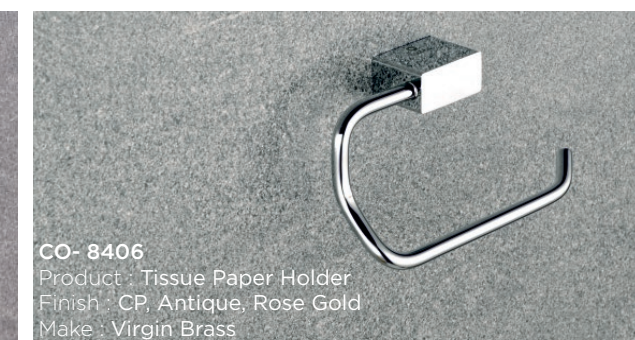

CO- 8406
Product : Tissue Paper Holder
Finish : CP, Antique, Rose Gold
Make : Virgin Brass