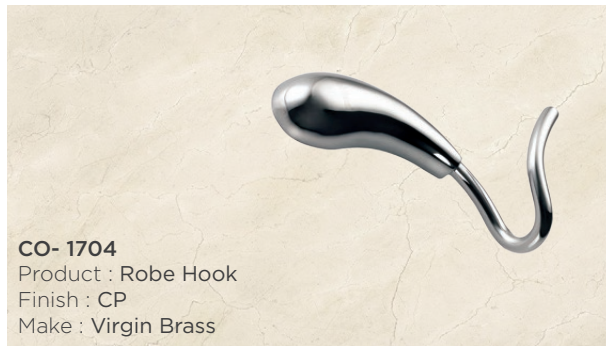

CO- 1709 Double Towel Rod
Finish : CP
Make : Virgin Brass

CO- 1708 Towel Rod 24"
Finish : CP
Make : Virgin Brass

CO- 1706
Toilet Paper Holder
Finish : CP
Make : Virgin Brass

CO- 1705
Product : Napkin Ring
Finish : CP
Make : Virgin Brass

CO- 1702
Tooth Brush Holder
Finish : CP
Make : Virgin Brass

CO- 1704
Product : Robe Hook
Finish : CP
Make : Virgin Brass

CO- 1701C
Soap Dispenser
Finish : CP
Make : Virgin Brass

CO- 1701A
Product : Soap Dish
Finish : CP
Make : Virgin Brass