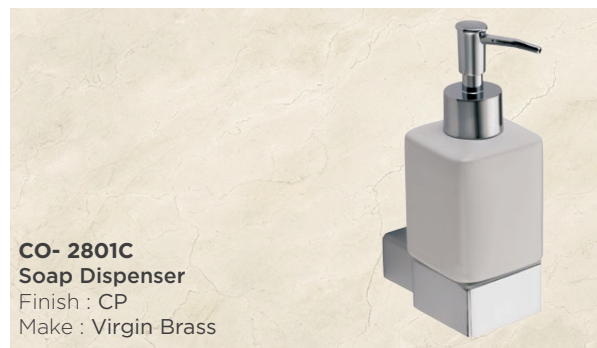

CO- 2802
Tooth Brush Holder
Finish : CP
Make : Virgin Brass

CO- 2801A
Soap Dish
Finish : CP
Make : Virgin Brass

CO- 2801C
Soap Dispenser
Finish : CP
Make : Virgin Brass