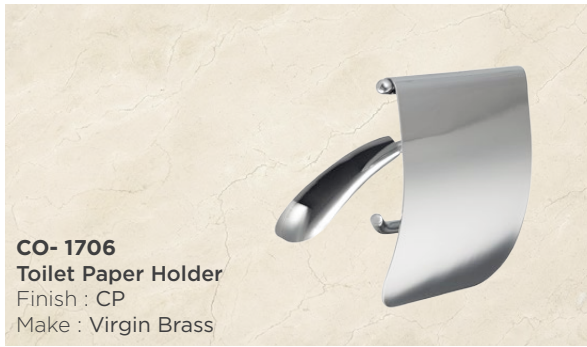

Transform

Purely Functional to Personal

Experience

Bath

CREATE
LUXURIOUS
SPACES

BATHROOM
ACCESSORIES

CLIANTHASERIES

CO- 1711
Product : Rack
Finish : CP
Make : Virgin Brass

CO- 1709 Double Towel Rod
Finish : CP
Make : Virgin Brass

CO- 1708 Towel Rod 24"
Finish : CP
Make : Virgin Brass

CO- 1706
Toilet Paper Holder
Finish : CP
Make : Virgin Brass

CO- 1705
Product : Napkin Ring
Finish : CP
Make : Virgin Brass