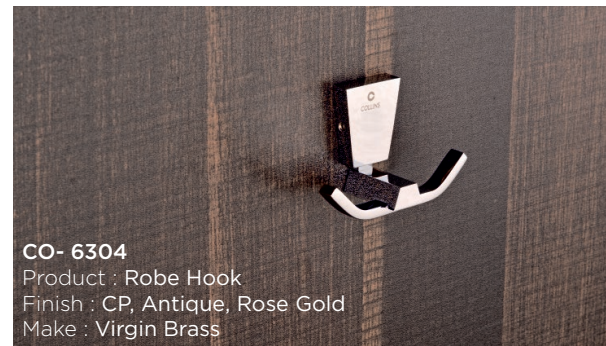

AVON SERIES

CO- 6311
Product : Towel Rack
Finish : CP, Antique, Rose Gold
Make : Virgin Brass

CO- 6308
Product : Towel Rod
Finish : CP, Antique, Rose Gold
Make : Virgin Brass

CO- 6304
Product : Robe Hook
Finish : CP, Antique, Rose Gold
Make : Virgin Brass