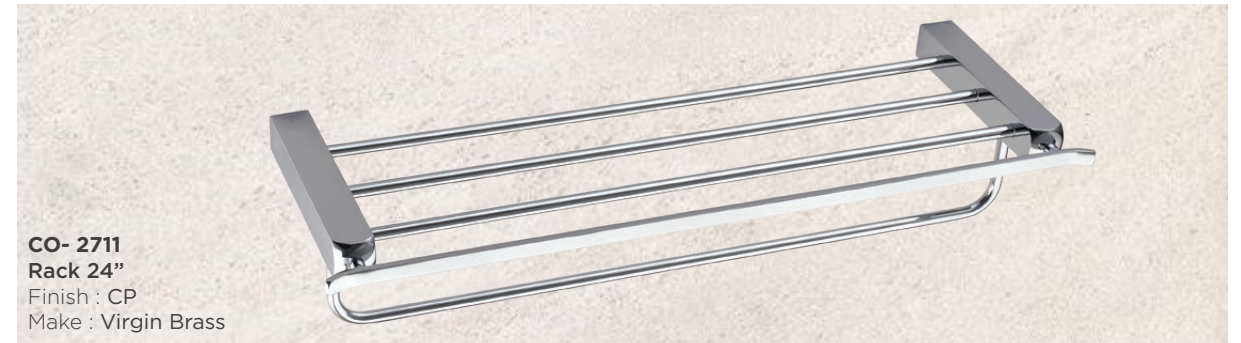

CO- 2201C
Soap Dispenser
Finish : CP
Make : Virgin Brass

CO- 2201B
Soap Basket
Finish : CP
Make : Virgin Brass

CO- 2201A
Soap Dish Holder
Finish : CP
Make : Virgin Brass

HARPERSERIES

CO- 2711
Rack 24"
Finish : CP
Make : Virgin Brass