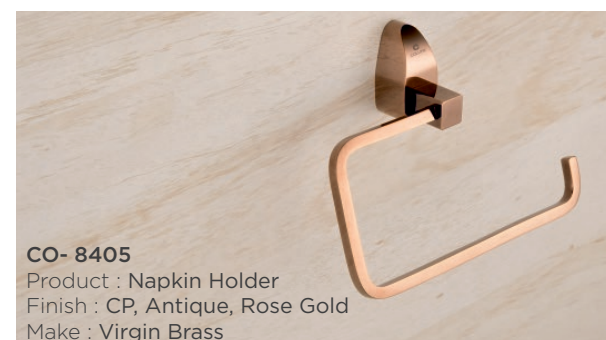

CO- 8405
Product : Napkin Holder
Finish : CP, Antique, Rose Gold
Make : Virgin Brass