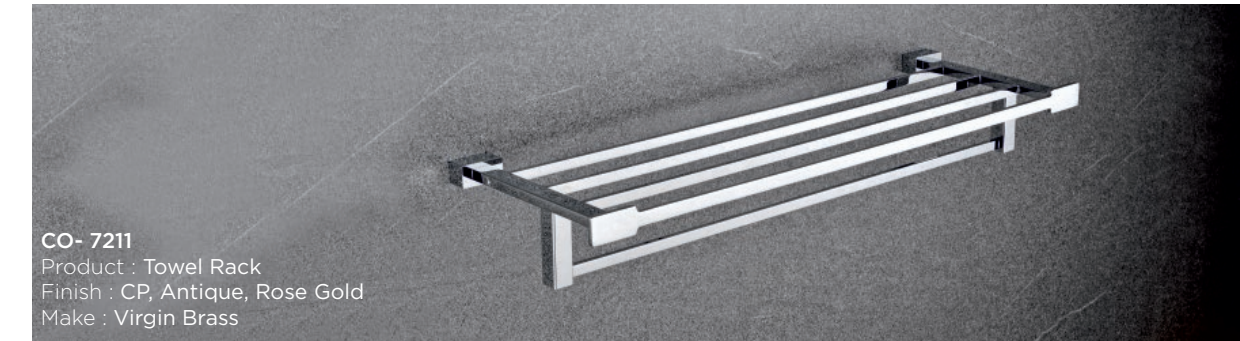

CO- 8406
Product : Tissue Paper Holder
Finish : CP, Antique, Rose Gold
Make : Virgin Brass

WENDY SERIES

CO- 7211
Product : Towel Rack
Finish : CP, Antique, Rose Gold
Make : Virgin Brass

CO- 7208
Product : Towel Rod
Finish : CP, Antique, Rose Gold
Make : Virgin Brass