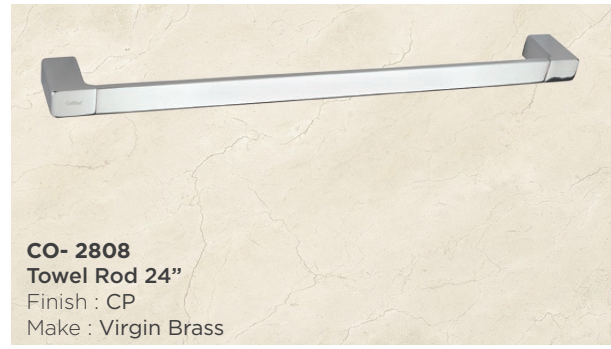

TACARA SERIES

SCAMPERS SERIES