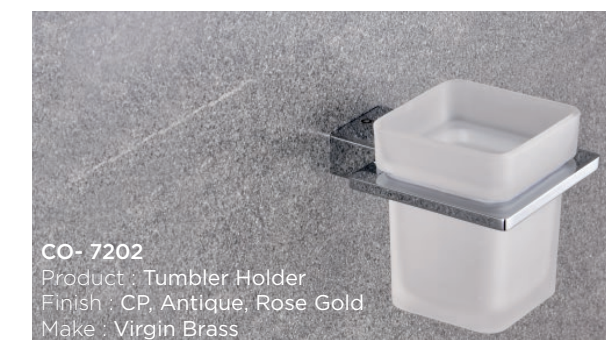

CO- 7202
Product : Tumbler Holder
Finish : CP, Antique, Rose Gold
Make : Virgin Brass