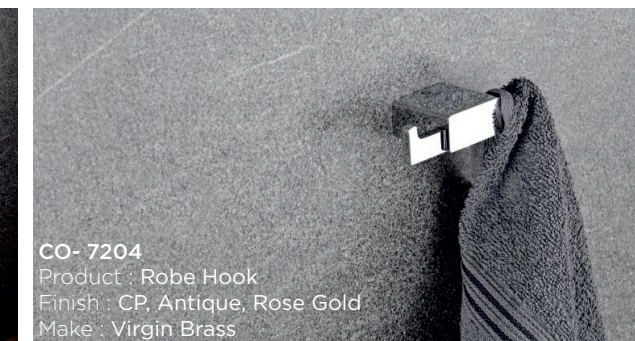

CO- 8406
Product : Tissue Paper Holder
Finish : CP, Antique, Rose Gold
Make : Virgin Brass

WENDY SERIES

CO- 7211
Product : Towel Rack
Finish : CP, Antique, Rose Gold
Make : Virgin Brass

CO- 7208
Product : Towel Rod
Finish : CP, Antique, Rose Gold
Make : Virgin Brass