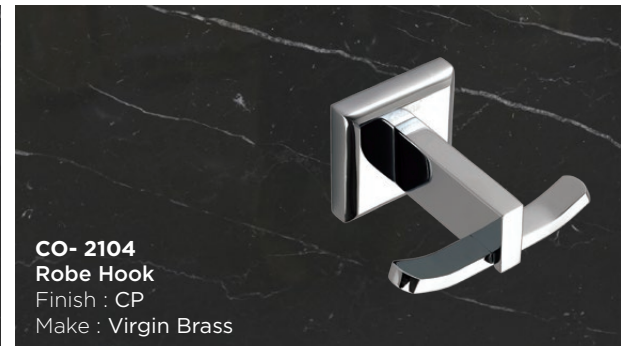

CO- 2105
Napkin Ring
Finish : CP
Make : Virgin Brass