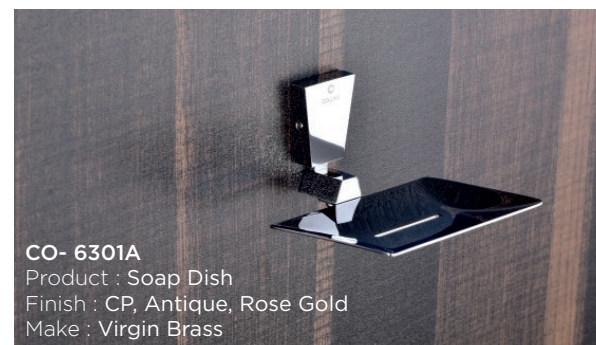

CO- 6302
Product : Tumbler Holder
Finish : CP, Antique, Rose Gold
Make : Virgin Brass