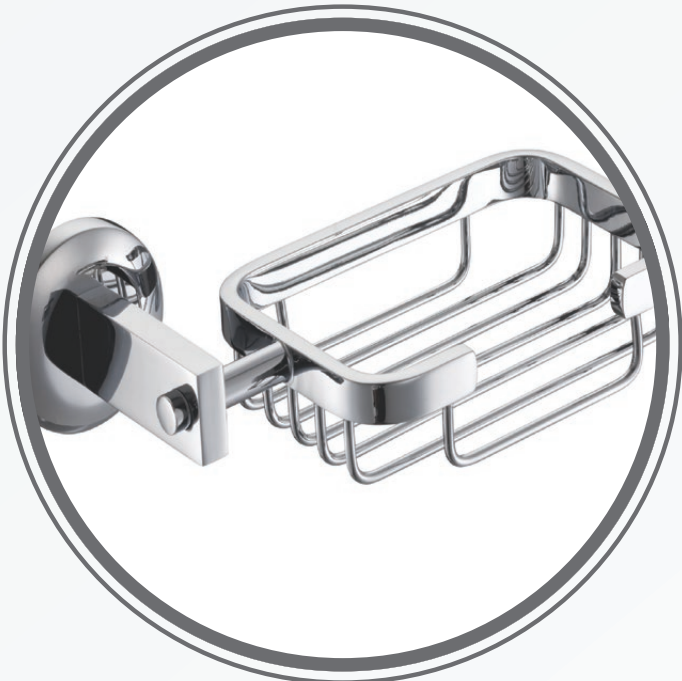

Transform

Purely Functional to Personal

Experience

Bath

CREATE
LUXURIOUS
SPACES

BATHROOM
ACCESSORIES

CLIANTHASERIES

CO- 1711
Product : Rack
Finish : CP
Make : Virgin Brass

CO- 1709 Double Towel Rod
Finish : CP
Make : Virgin Brass

CO- 1708 Towel Rod 24"
Finish : CP
Make : Virgin Brass

CO- 1706
Toilet Paper Holder
Finish : CP
Make : Virgin Brass

CO- 1705
Product : Napkin Ring
Finish : CP
Make : Virgin Brass