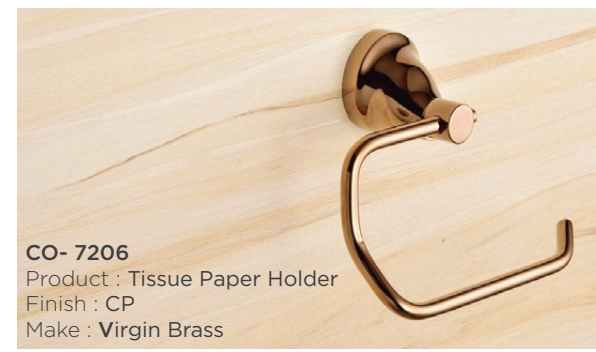

CO- 7204
Product : Robe Hook
Finish : CP
Make : Virgin Brass

CO- 7202
Product : Tumbler Holder
Finish : CP
Make : Virgin Brass

CO- 7205
Product : Napkin Ring
Finish : CP
Make : Virgin Brass

CO- 7201A
Product : Soap Dish
Finish : CP
Make : Virgin Brass