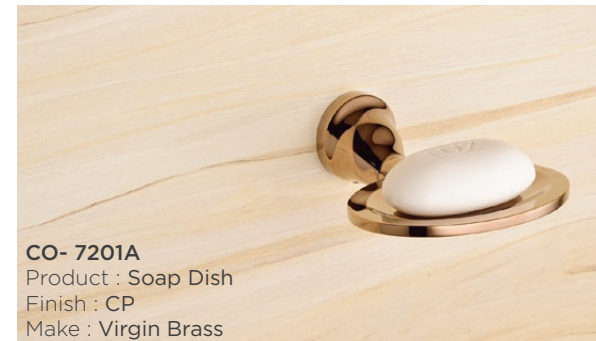

CO- 7202
Product : Tumbler Holder
Finish : CP
Make : Virgin Brass