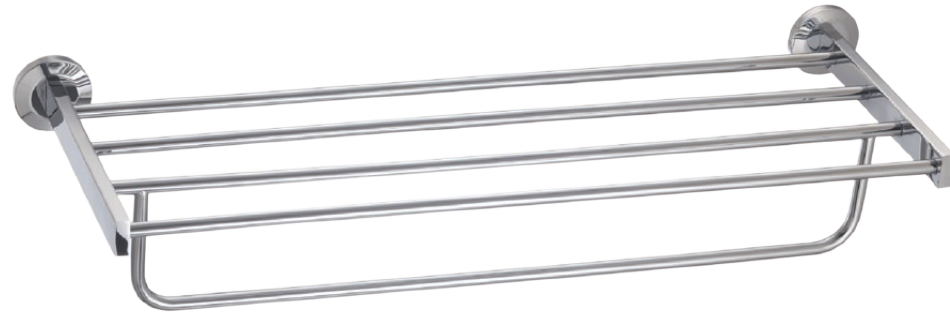

CO- 2105
Napkin Ring
Finish : CP
Make : Virgin Brass

CO- 2102
Tooth Brush Holder
Finish : CP
Make : Virgin Brass

CO- 2104
Robe Hook
Finish : CP
Make : Virgin Brass

CO- 2101C
Soap Dispenser
Finish : CP
Make : Virgin Brass

CO- 2101A
Soap Dish
Finish : CP
Make : Virgin Brass

CLIANTHASERIES

CO- 2211
Towel Shelf
Finish : CP
Make : Virgin Brass

CO- 2208
Single Towel Bar
Finish : CP
Make : Virgin Brass

CO- 2207
Toilet Brush with Holder
Finish : CP
Make : Virgin Brass