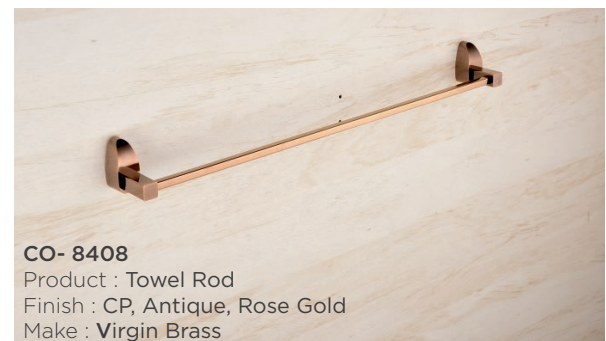

CO- 7206
Product : Tissue Paper Holder
Finish : CP
Make : Virgin Brass

CO- 7201C
Product : Liquid Soap Dispenser
Finish : CP
Make : Virgin Brass

TEQUILA SERIES

CO- 8411
Product : Towel Rack
Finish : CP, Antique, Rose Gold
Make : Virgin Brass

CO- 8408
Product : Towel Rod
Finish : CP, Antique, Rose Gold
Make : Virgin Brass

CO- 8404
Product : Robe Hook
Finish : CP, Antique, Rose Gold
Make : Virgin Brass

CO- 8402
Product : Tumbler Holder
Finish : CP, Antique, Rose Gold
Make : Virgin Brass