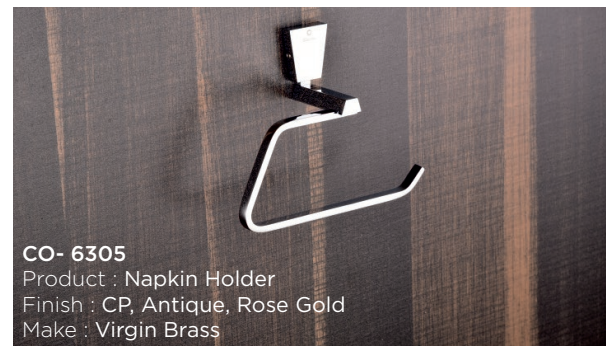

CO- 6304
Product : Robe Hook
Finish : CP, Antique, Rose Gold
Make : Virgin Brass