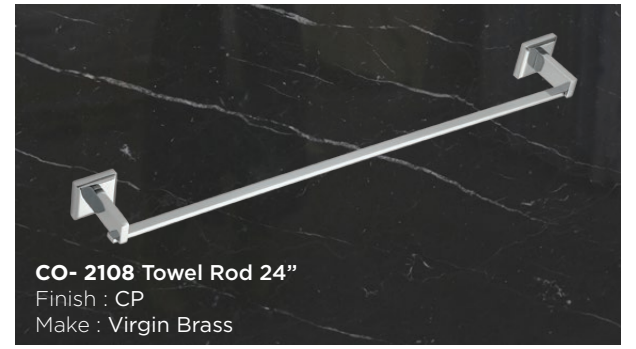

CLIANTHASERIES

HARPERSERIES