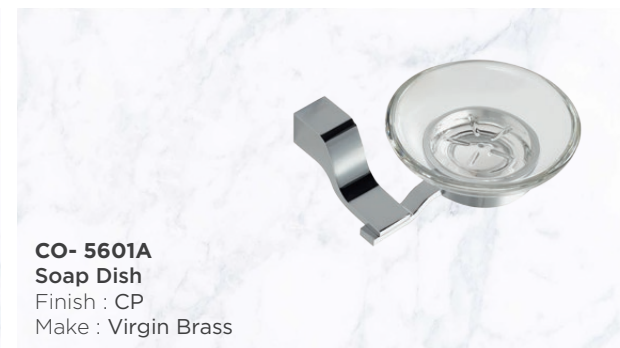

CO- 5604
Robe Hook
Finish : CP
Make : Virgin Brass

CO- 5601A
Soap Dish
Finish : CP
Make : Virgin Brass