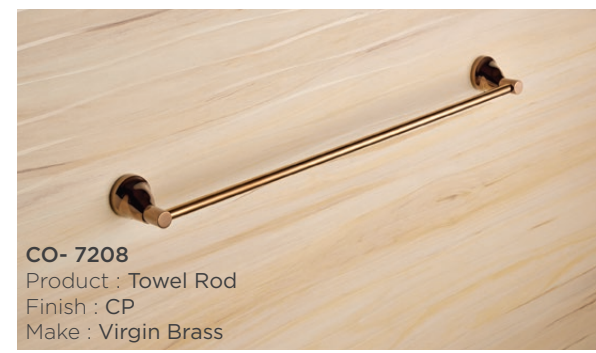

CO- 7211
Product : Towel Rack
Finish : CP
Make : Virgin Brass