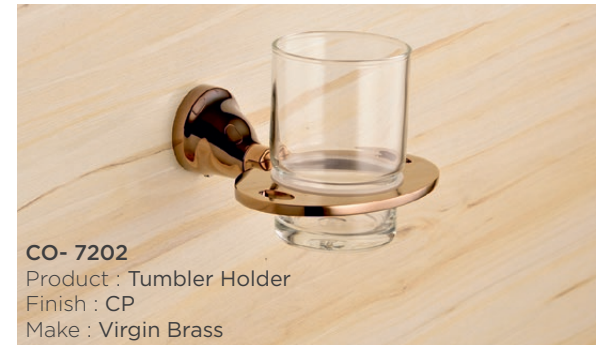

CO- 7208
Product : Towel Rod
Finish : CP
Make : Virgin Brass