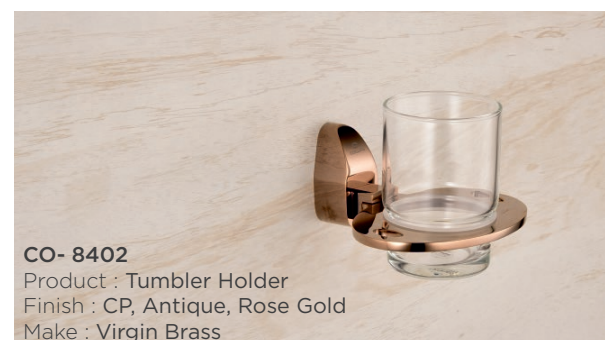

CO- 8402
Product : Tumbler Holder
Finish : CP, Antique, Rose Gold
Make : Virgin Brass