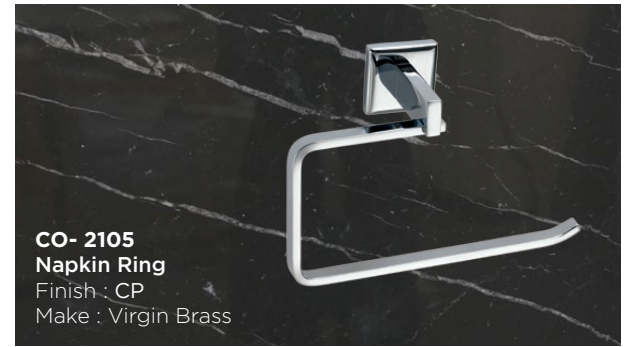

CO- 1702
Tooth Brush Holder
Finish : CP
Make : Virgin Brass

CO- 1704
Product : Robe Hook
Finish : CP
Make : Virgin Brass

CO- 1701C
Soap Dispenser
Finish : CP
Make : Virgin Brass

CO- 1701A
Product : Soap Dish
Finish : CP
Make : Virgin Brass

HARPERSERIES

CO- 2111 Rack
Finish : CP
Make : Virgin Brass

CO- 2109 Double Towel Rod
Finish : CP
Make : Virgin Brass

CO- 2108 Towel Rod 24"
Finish : CP
Make : Virgin Brass

CO- 2106
Toilet Paper Holder
Finish : CP
Make : Virgin Brass