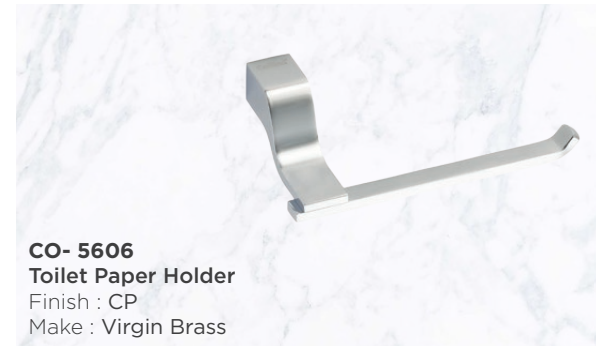

CO- 2801A
Soap Dish
Finish : CP
Make : Virgin Brass

SCAMPERS SERIES

CO- 5611
Rack
Finish : CP
Make : Virgin Brass

CO- 5609
Double Towel Rod
Finish : CP
Make : Virgin Brass

CO- 5608
Towel Rod 24"
Finish : CP
Make : Virgin Brass