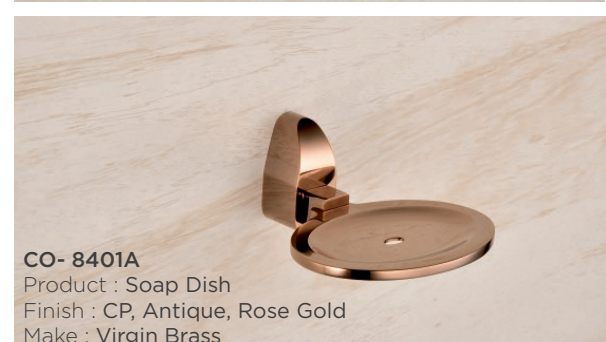

CO- 8408
Product : Towel Rod
Finish : CP, Antique, Rose Gold
Make : Virgin Brass

CO- 8404
Product : Robe Hook
Finish : CP, Antique, Rose Gold
Make : Virgin Brass

CO- 8402
Product : Tumbler Holder
Finish : CP, Antique, Rose Gold
Make : Virgin Brass

CO- 8405
Product : Napkin Holder
Finish : CP, Antique, Rose Gold
Make : Virgin Brass

CO- 8401A
Product : Soap Dish
Finish : CP, Antique, Rose Gold
Make : Virgin Brass

CO- 8401C
Product : Liquid Soap Dispenser
Finish : CP, Antique, Rose Gold
Make : Virgin Brass